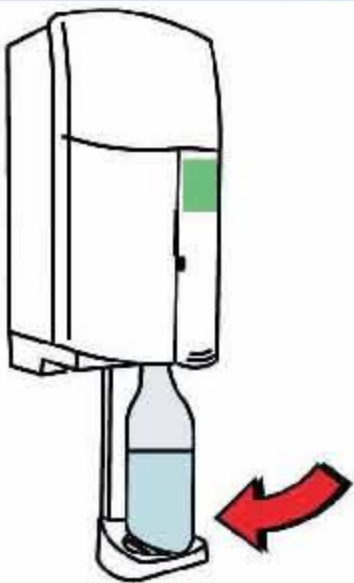

Spray Bottle Fill

1

Unscrew trigger spray from bottle & fill water to level indicated on the label.

2

PRESS trigger spray bottle **UP** onto nozzle.

3

Firmly position spray bottle on the base of the drip tray.

4

PULL lever up until it **CLICKS**.

5

PUSH the lever back down, the super concentrate will be dispensed into the bottle.

6

Remove bottle.

WAIT for the green indicator to appear, before inserting next bottle.