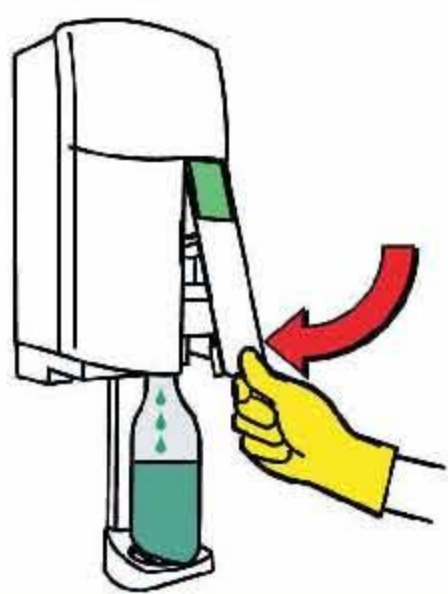

Spray Bottle Fill

1

Unscrew trigger spray from bottle & fill water to level indicated on the label.

2

PRESS trigger spray bottle **UP** onto nozzle.

3

Firmly position spray bottle on the base of the drip tray.

4

PULL lever up until it **CLICKS**.

5

PUSH the lever back down, the super concentrate will be dispensed into the bottle.

6

Remove bottle.

WAIT for the green indicator to appear, before inserting next bottle.