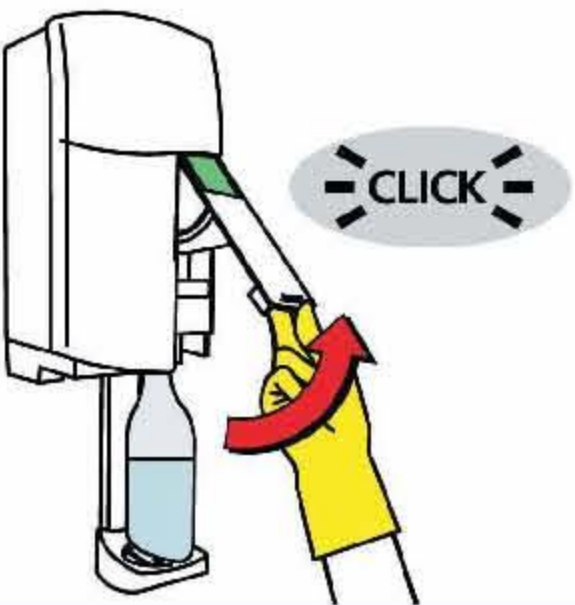

Spray Bottle Fill

1

Unscrew trigger spray from bottle & fill water to level indicated on the label.

2

PRESS trigger spray bottle **UP** onto nozzle.

3

Firmly position spray bottle on the base of the drip tray.

4

PULL lever up until it **CLICKS**.

5

PUSH the lever back down, the super concentrate will be dispensed into the bottle.

6

Remove bottle.

WAIT for the green indicator to appear, before inserting next bottle.