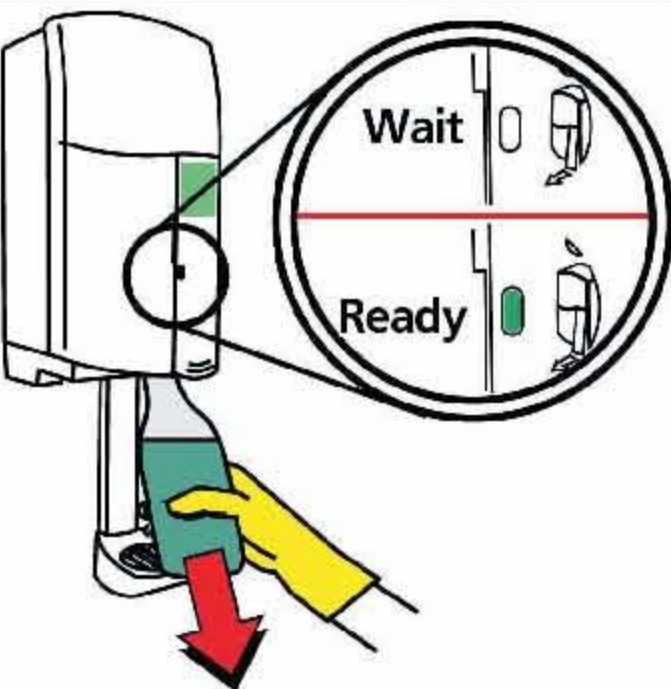

Spray Bottle Fill

1

Unscrew trigger spray from bottle & fill water to level indicated on the label.

2

PRESS trigger spray bottle **UP** onto nozzle.

3

Firmly position spray bottle on the base of the drip tray.

4

PULL lever up until it **CLICKS**.

5

PUSH the lever back down, the super concentrate will be dispensed into the bottle.

6

Remove bottle.

WAIT for the green indicator to appear, before inserting next bottle.

7

Screw trigger spray onto bottle & shake bottle to mix.

For professional use only. Keep out of the reach of children.