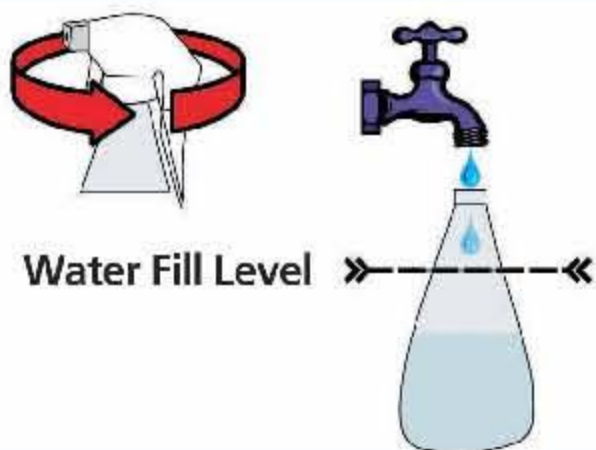

Spray Bottle Fill

1

Unscrew trigger spray from bottle & fill water to level indicated on the label.

2

PRESS trigger spray bottle **UP** onto nozzle.

3

Firmly position spray bottle on the base of the drip tray.

4

PULL lever up until it **CLICKS**.

5

PUSH the lever back down, the super concentrate will be dispensed into the bottle.

6

Remove bottle.

WAIT for the green indicator to appear, before inserting next bottle.

7

Screw trigger spray onto bottle & shake bottle to mix.

For professional use only. Keep out of the reach of children.