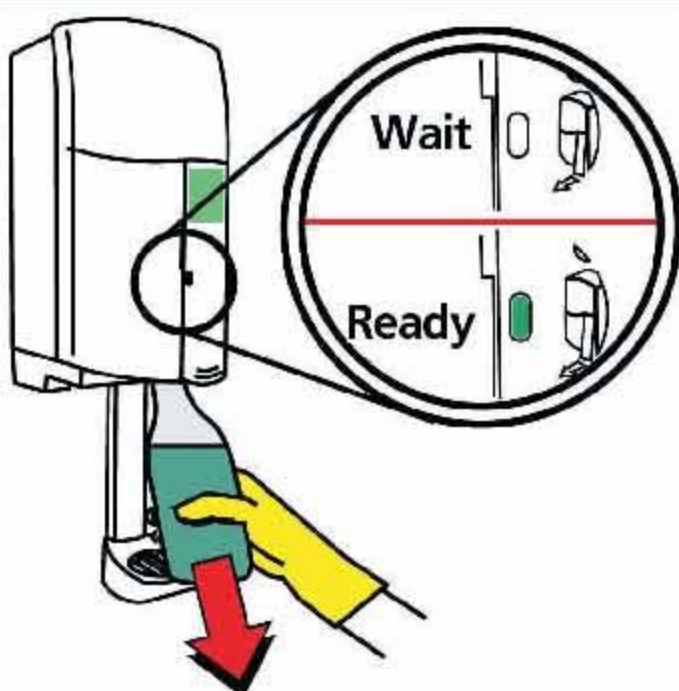

Spray Bottle Fill

1

Unscrew trigger spray from bottle & fill water to level indicated on the label.

2

PRESS trigger spray bottle **UP** onto nozzle.

3

Firmly position spray bottle on the base of the drip tray.

4

PULL lever up until it **CLICKS**.

5

PUSH the lever back down, the super concentrate will be dispensed into the bottle.

6

Remove bottle.

WAIT for the green indicator to appear, before inserting next bottle.

7

Screw trigger spray onto bottle & shake bottle to mix.

For professional use only. Keep out of the reach of children.