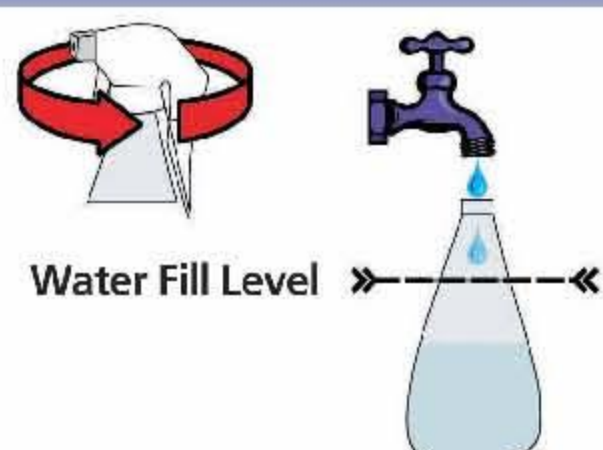

Spray Bottle Fill

1

Unscrew trigger spray from bottle & fill water to level indicated on the label.

2

PRESS trigger spray bottle **UP** onto nozzle.

3

Firmly position spray bottle on the base of the drip tray.

4

PULL lever up until it **CLICKS**.

5

PUSH the lever back down, the super concentrate will be dispensed into the bottle.

6

Remove bottle.

WAIT for the green indicator to appear, before inserting next bottle.