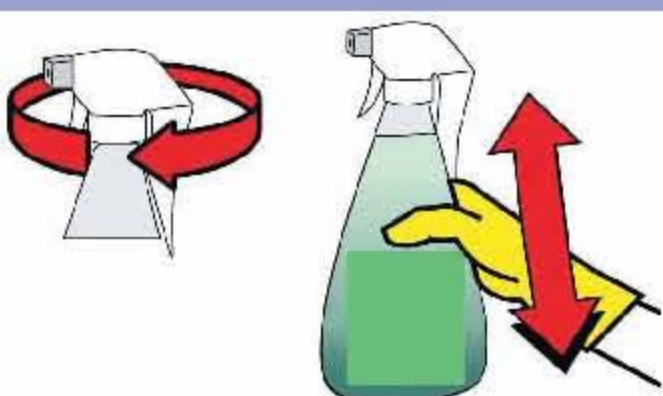

Spray Bottle Fill

1

Unscrew trigger spray from bottle & fill water to level indicated on the label.

2

PRESS trigger spray bottle **UP** onto nozzle.

3

Firmly position spray bottle on the base of the drip tray.

4

PULL lever up until it **CLICKS**.

5

PUSH the lever back down, the super concentrate will be dispensed into the bottle.

6

Remove bottle.

WAIT for the green indicator to appear, before inserting next bottle.

7

Screw trigger spray onto bottle & shake bottle to mix.

For professional use only. Keep out of the reach of children.