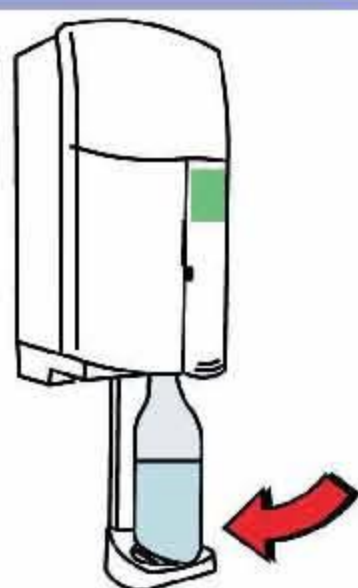

Spray Bottle Fill

1

Unscrew trigger spray from bottle & fill water to level indicated on the label.

2

PRESS trigger spray bottle **UP** onto nozzle.

3

Firmly position spray bottle on the base of the drip tray.

4

PULL lever up until it **CLICKS**.

5

PUSH the lever back down, the super concentrate will be dispensed into the bottle.

6

Remove bottle.

WAIT for the green indicator to appear, before inserting next bottle.