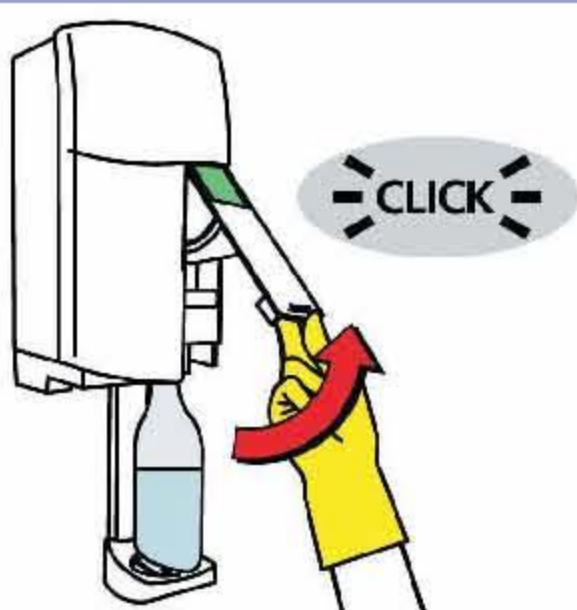

Spray Bottle Fill

1

Unscrew trigger spray from bottle & fill water to level indicated on the label.

2

PRESS trigger spray bottle **UP** onto nozzle.

3

Firmly position spray bottle on the base of the drip tray.

4

PULL lever up until it **CLICKS**.

5

PUSH the lever back down, the super concentrate will be dispensed into the bottle.

6

Remove bottle.

WAIT for the green indicator to appear, before inserting next bottle.

7

Screw trigger spray onto bottle & shake bottle to mix.

For professional use only. Keep out of the reach of children.